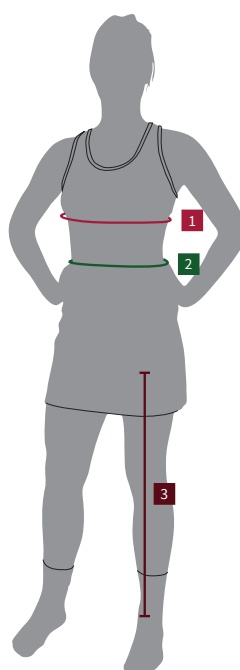

BOYS | UNISEX KIDS

	AGE 3-4	AGE 5-6	AGE 7-8	AGE 9-10	AGE 11-12	AGE 13-14
Height	41"	45½"	50½"	55"	60"	64½"
Chest	22"	24"	26"	28"	30"	32"
Waist	22"	23"	24"	25"	26"	27"
Inside Leg	16½"	19¼"	21⅝"	24"	26⅜"	28⅜"

GIRLS

	AGE 3-4	AGE 5-6	AGE 7-8	AGE 9-10	AGE 11-12	AGE 13-14
Height	41"	45½"	50½"	55"	60"	64½"
Chest	22"	24"	26"	28"	30"	32"
Waist	22"	23"	24"	24½"	25"	26"
Inside Leg	16½"	19¼"	21⅝"	24"	26⅜"	28⅜"

MENS | UNISEX ADULT

- 1. NECK**
Measure around the base of the neck where the collar sits, allow for comfort.
- 2. CHEST**
Measure the chest at the fullest part.
- 3. WAIST**
Measure around the natural waist line.
- 4. INSIDE LEG**
Measure from the crotch to the floor, standing barefoot.

WOMENS

- 1. CHEST**
Measure under the bust.
- 2. WAIST**
Measure around the natural waist line.
- 3. INSIDE LEG**
Measure from the crotch to the floor, standing barefoot.

BOYS | GIRLS | UNISEX KIDS

- 1. CHEST**
Position tape close to underarms, measure the chest at the fullest part.
- 2. WAIST**
Measure around the natural waist line.
- 3. INSIDE LEG**
Measure from the crotch to the floor, standing barefoot.
- 4. HEIGHT**
Measure from the top of the head to the ground, with feet together, standing barefoot.