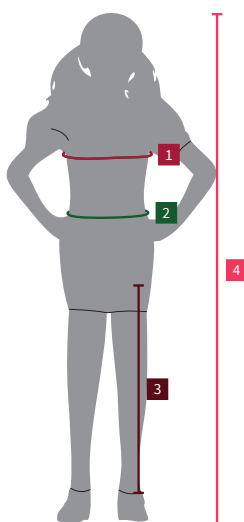

BOYS | UNISEX KIDS

	AGE 3-4	AGE 5-6	AGE 7-8	AGE 9-10	AGE 11-12	AGE 13-14
Height	41"	45½"	50½"	55"	60"	64½"
Chest	22"	24"	26"	28"	30"	32"
Waist	22"	23"	24"	25"	26"	27"
Inside Leg	16½"	19¼"	21⅝"	24"	26⅜"	28⅜"

GIRLS

	AGE 3-4	AGE 5-6	AGE 7-8	AGE 9-10	AGE 11-12	AGE 13-14
Height	41"	45½"	50½"	55"	60"	64½"
Chest	22"	24"	26"	28"	30"	32"
Waist	22"	23"	24"	24½"	25"	26"
Inside Leg	16½"	19¼"	21⅝"	24"	26⅜"	28⅜"

MENS | UNISEX ADULT

- 1. NECK**
Measure around the base of the neck where the collar sits, allow for comfort.
- 2. CHEST**
Measure the chest at the fullest part.
- 3. WAIST**
Measure around the natural waist line.
- 4. INSIDE LEG**
Measure from the crotch to the floor, standing barefoot.

WOMENS

- 1. CHEST**
Measure under the bust.
- 2. WAIST**
Measure around the natural waist line.
- 3. INSIDE LEG**
Measure from the crotch to the floor, standing barefoot.

BOYS | GIRLS | UNISEX KIDS

- 1. CHEST**
Position tape close to underarms, measure the chest at the fullest part.
- 2. WAIST**
Measure around the natural waist line.
- 3. INSIDE LEG**
Measure from the crotch to the floor, standing barefoot.
- 4. HEIGHT**
Measure from the top of the head to the ground, with feet together, standing barefoot.